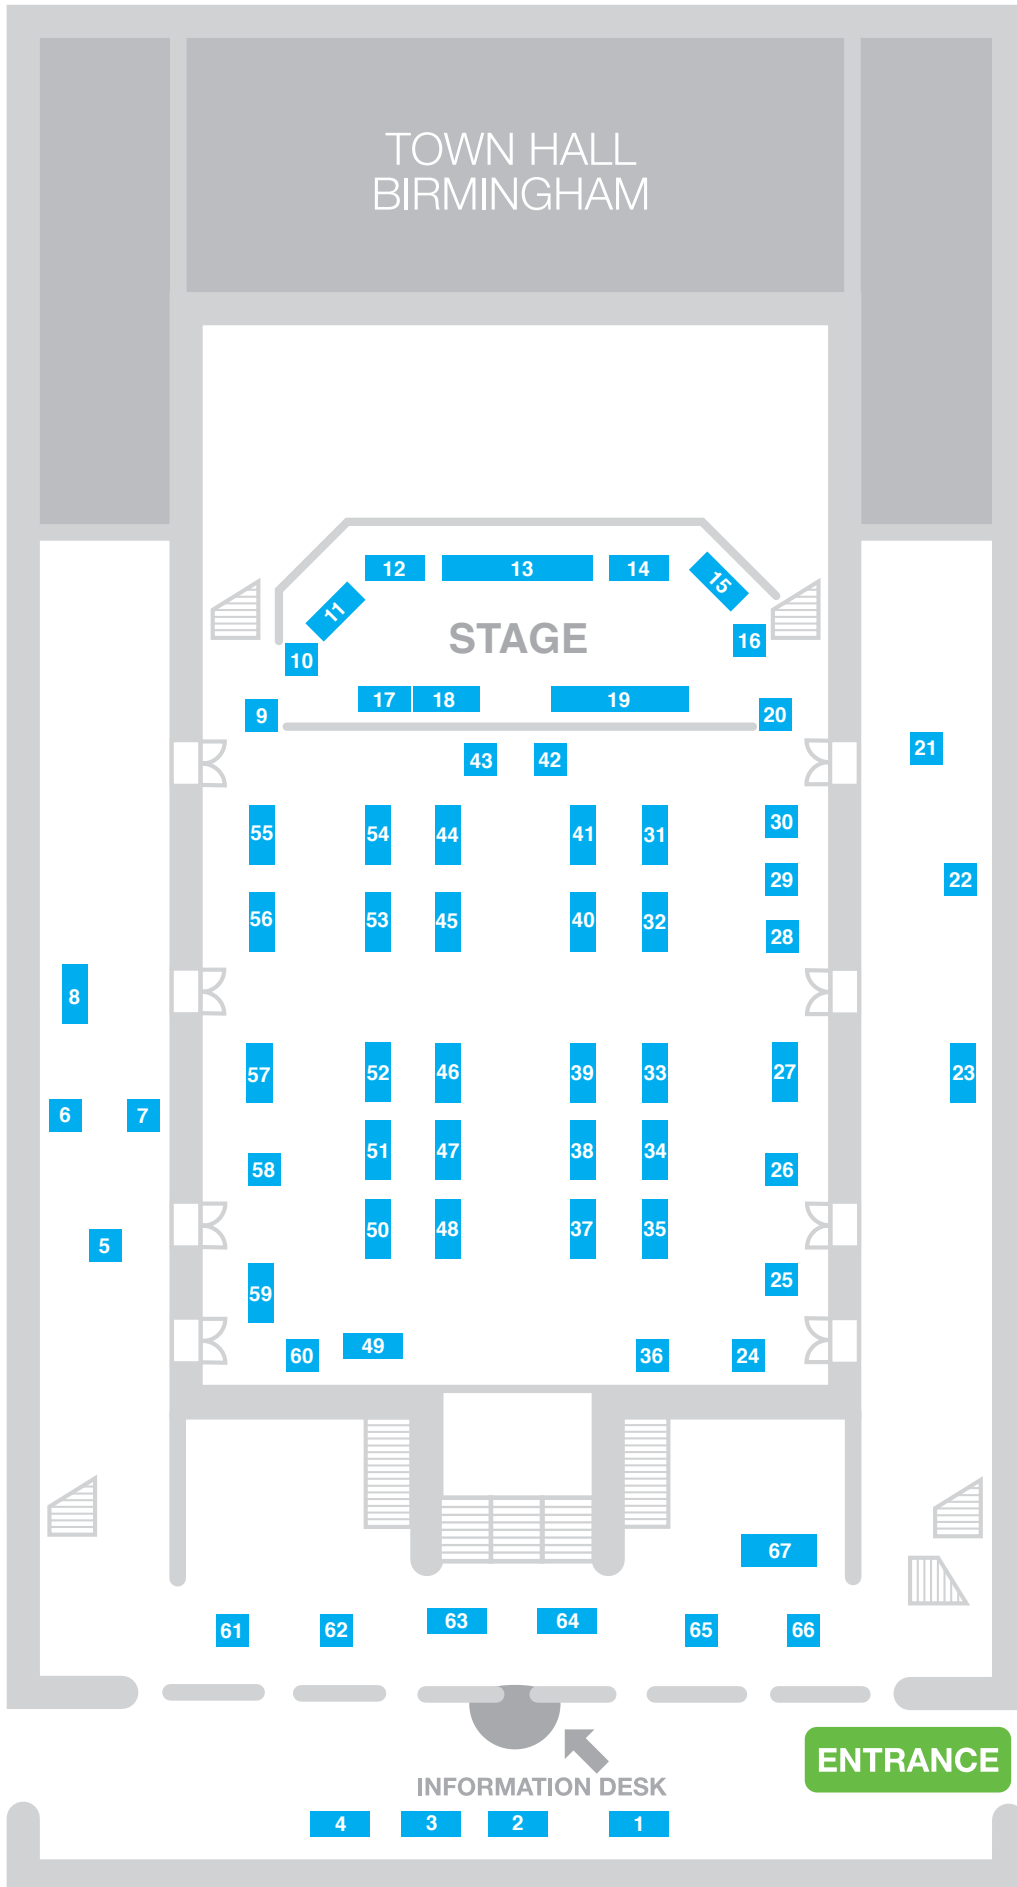

Image: Town Hall, photographer Mike Guttridge

# TOWN HALL BIRMINGHAM

## STAGE

Council House  
&  
Victoria Square

ENTRANCE

INFORMATION DESK